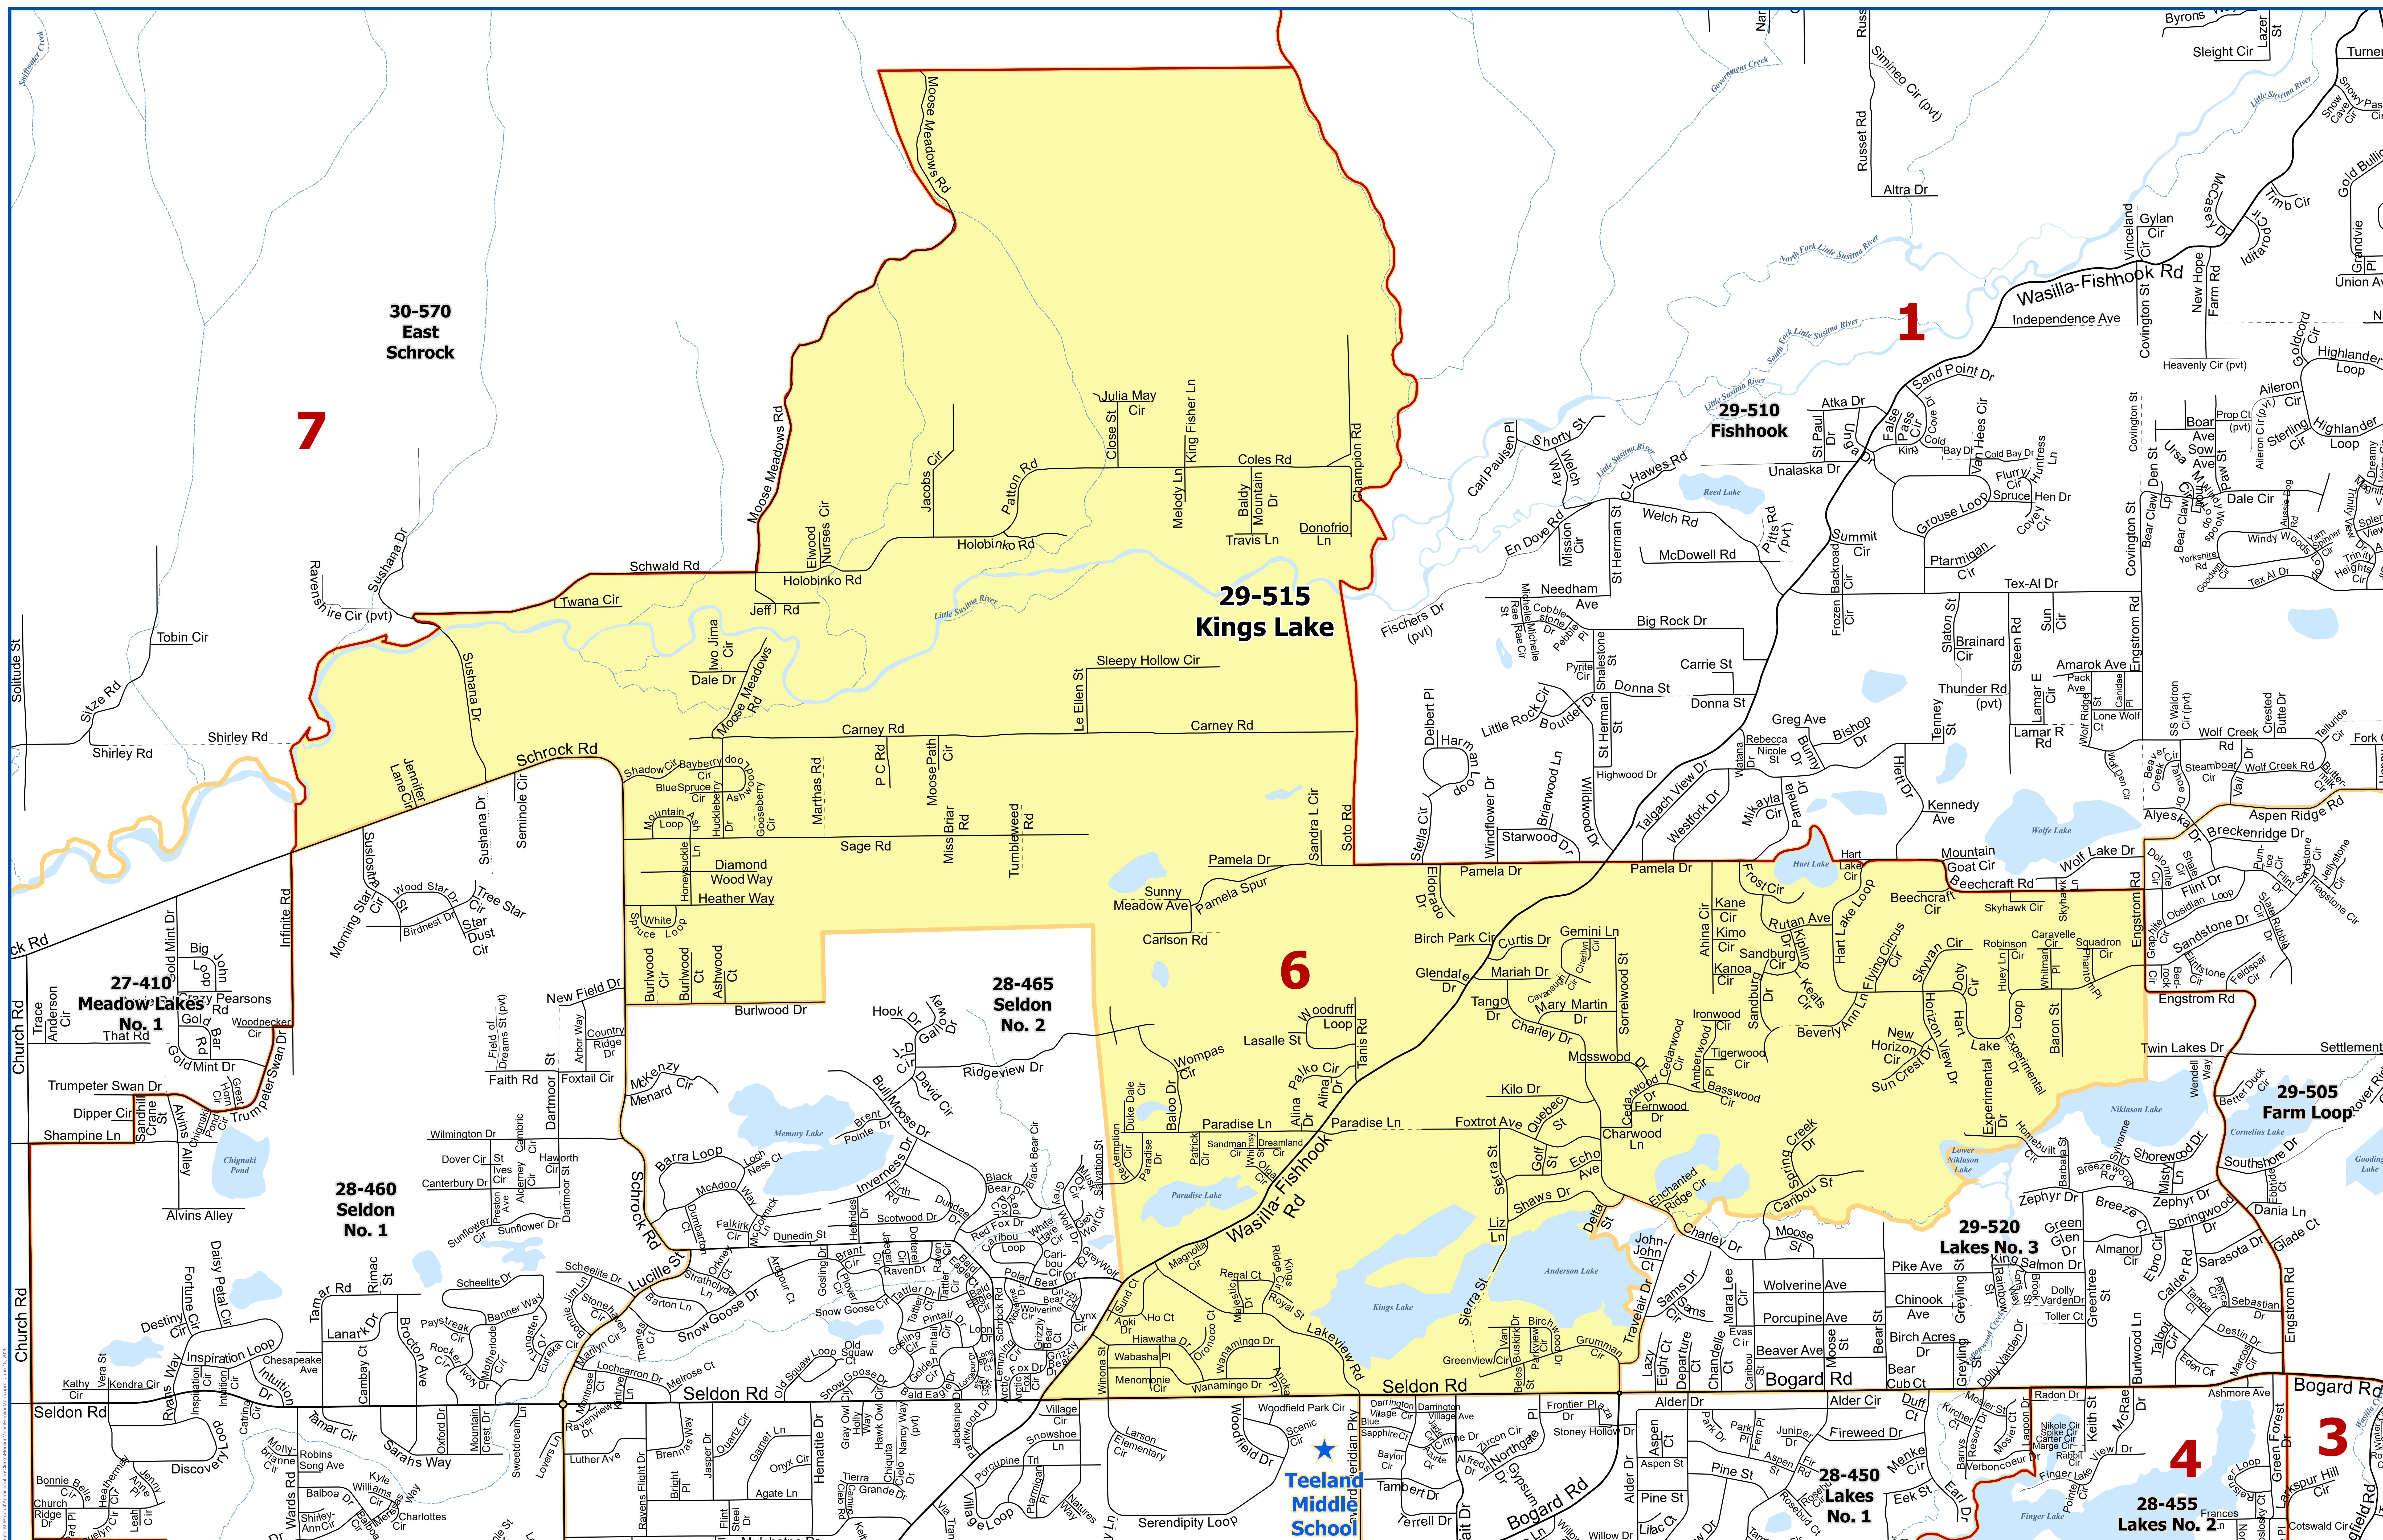

Matanuska-Susitna Borough Voting Precincts

Precinct # 29-515 Kings Lake
 Poll Location:
TEELAND MIDDLE SCHOOL
 2788 N. Seward Meridian Parkway

Prepared by MSB
 IT Department - GIS Division
 Data Sources: Matanuska-Susitna Borough,
 State of Alaska Division of Elections

June 2026

- Polling Location
- City Boundaries
- Voting Precincts
- Assembly District Boundaries
- Matanuska Susitna Borough Boundary
- Highway
- Major
- Medium
- Minor
- Private
- Primitive
- Not Constructed
- Railroad
- Major Waterbodies
- Streams